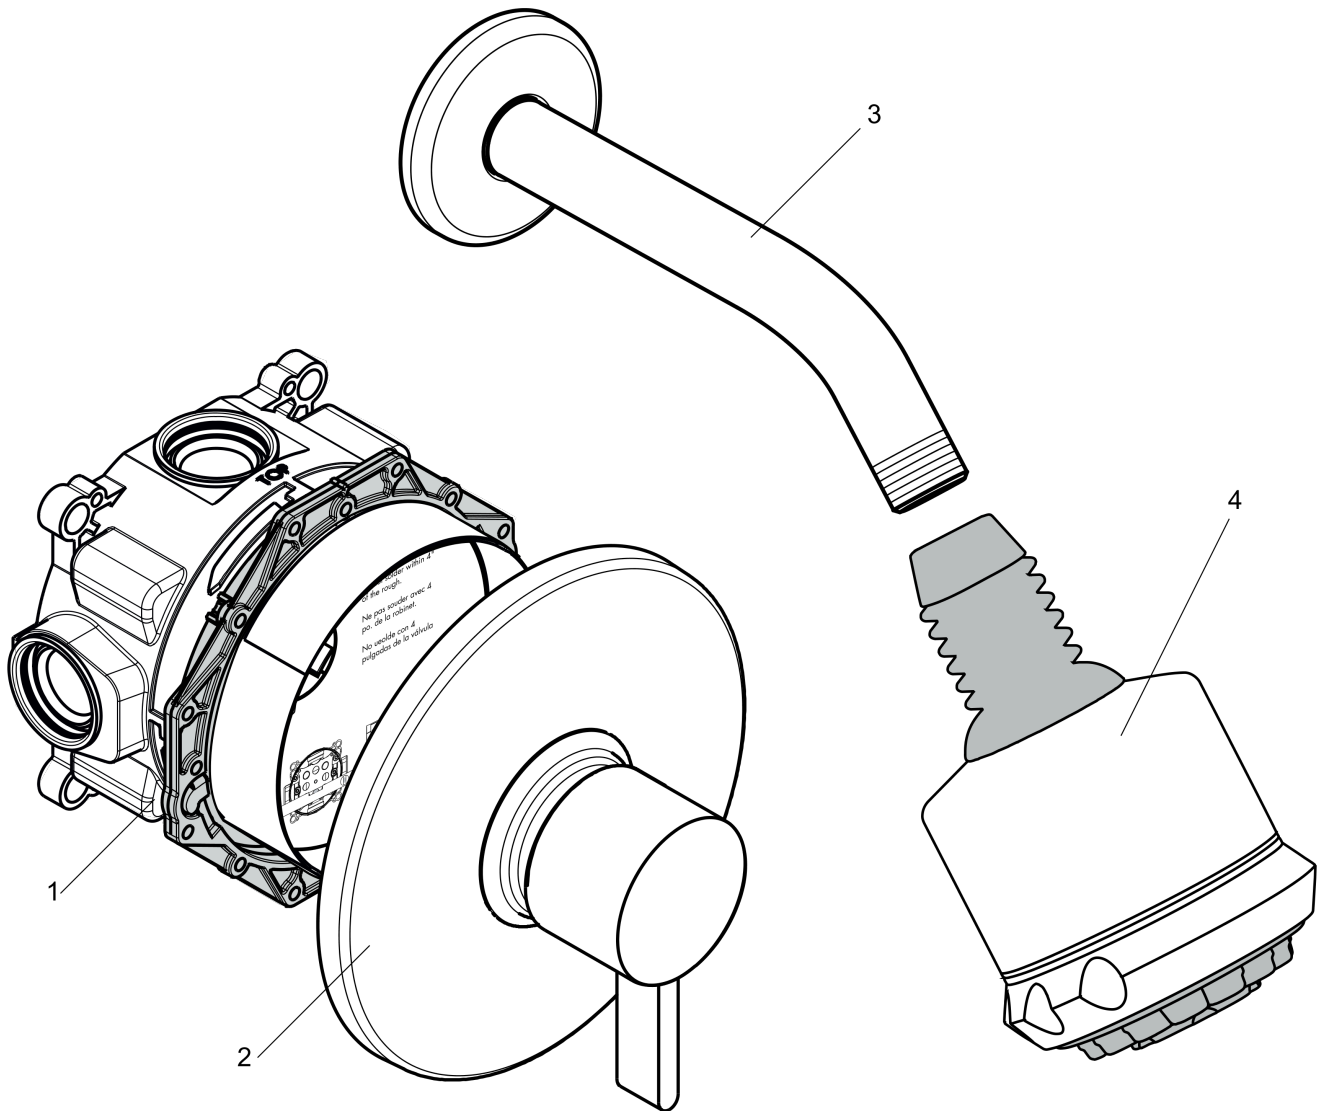

Clubmaster
Pressure Balance Shower Set with Rough, 2.5 GPM
 Surface: **brushed nickel** Part no. : **04907820**

Description

Features

- Consists of: Showerhead, Showerarm, Pressure balance trim, Rough
- Shower head size: 85 mm
- Spray modes: Rain, Pulsating Massage, Soft spray
- Spray type alternation: adjustment with shift on overhead shower
- Ball-joint: Showerhead angle adjustable
- Flow: 2.5 GPM (9.5 L/Min)
- Use of outlets: Temperature and on/off control for 1 outlet
- Installation: wall

Item details

List Price \$ 891.00

Technology

Compliance

Product image

Scale drawing

Clubmaster
Pressure Balance Shower Set with Rough, 2.5 GPM
 Surface: **brushed nickel** Part no. : **04907820**

Exploded drawing

Year of production: >08/20

Clubmaster
Pressure Balance Shower Set with Rough, 2.5 GPM
 Surface: **brushed nickel** Part no. : **04907820**

Spare parts list

Year of production: >08/20

Pos.	Description	Part no.	Price	PU
1	base body	01850181	-	1
2	Finish set	04233820	-	1
3	shower arm	27411823	-	1
4	showerhead cpl.	28496821	-	1