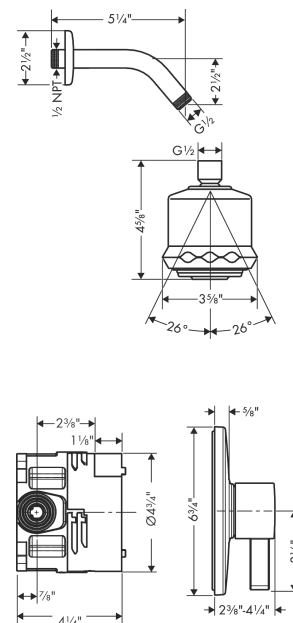

Clubmaster
Pressure Balance Shower Set with Rough, 2.5 GPM
 Surface: **brushed nickel** Part no. : **04907820**

Description

Features

- Consists of: Showerhead, Showerarm, Pressure balance trim, Rough
- Shower head size: 85 mm
- Spray modes: Rain, Pulsating Massage, Soft spray
- Spray type alternation: adjustment with shift on overhead shower
- Ball-joint: Showerhead angle adjustable
- Flow: 2.5 GPM (9.5 L/Min)
- Use of outlets: Temperature and on/off control for 1 outlet
- Installation: wall

Item details

List Price \$ 891.00

Technology

Compliance

Product image

Scale drawing

Clubmaster
Pressure Balance Shower Set with Rough, 2.5 GPM
 Surface: **brushed nickel** Part no. : **04907820**

Exploded drawing

Year of production: >08/20

Clubmaster
Pressure Balance Shower Set with Rough, 2.5 GPM
 Surface: **brushed nickel** Part no. : **04907820**

Spare parts list

Year of production: >08/20

Pos.	Description	Part no.	Price	PU
1	base body	01850181	-	1
2	Finish set	04233820	-	1
3	shower arm	27411823	-	1
4	showerhead cpl.	28496821	-	1